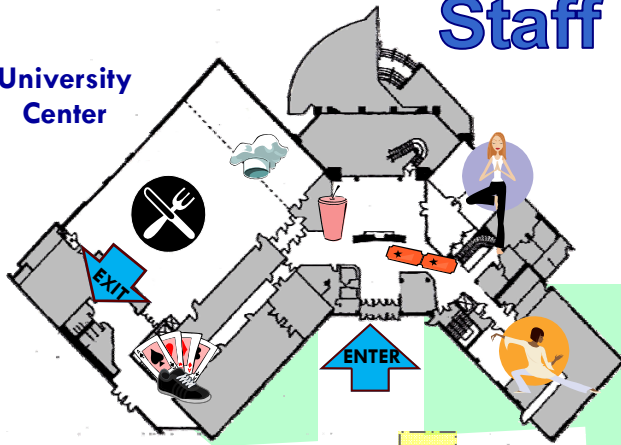

Staff Picnic Map 2011

University Center

In the University Center
 Tai Chi = Room 147
 Mindful Yoga = Alumni Room
 Volunteer /Vendor Check in
 & Raffle = Front Lobby Table
 Water.org Tumblers = Pierson Front Doors
 Poker Walk = Pierson Exit Doors
 Chef Demo = Pierson

Oval Drive

Vendor Drop Off Zone

Swinney Rec Center

3-Leg Race

General Roo's Store

General Roo's Store

Games

Fine Arts Bldg

The University Center - The top Floor is the 1st Floor

Staff Picnic Map 2011

Rain Plan

In the University Center
 Tai Chi = Room 147
 Mindful Yoga = Alumni Room
 Volunteer /Vendor Check in & Raffle =
 Front Lobby Table
 Water.org Tumblers = Pierson Front Doors
 Poker Walk = Pierson Exit Doors
 Chef Demo = Pierson

The University Center - The top Floor is the 1st Floor