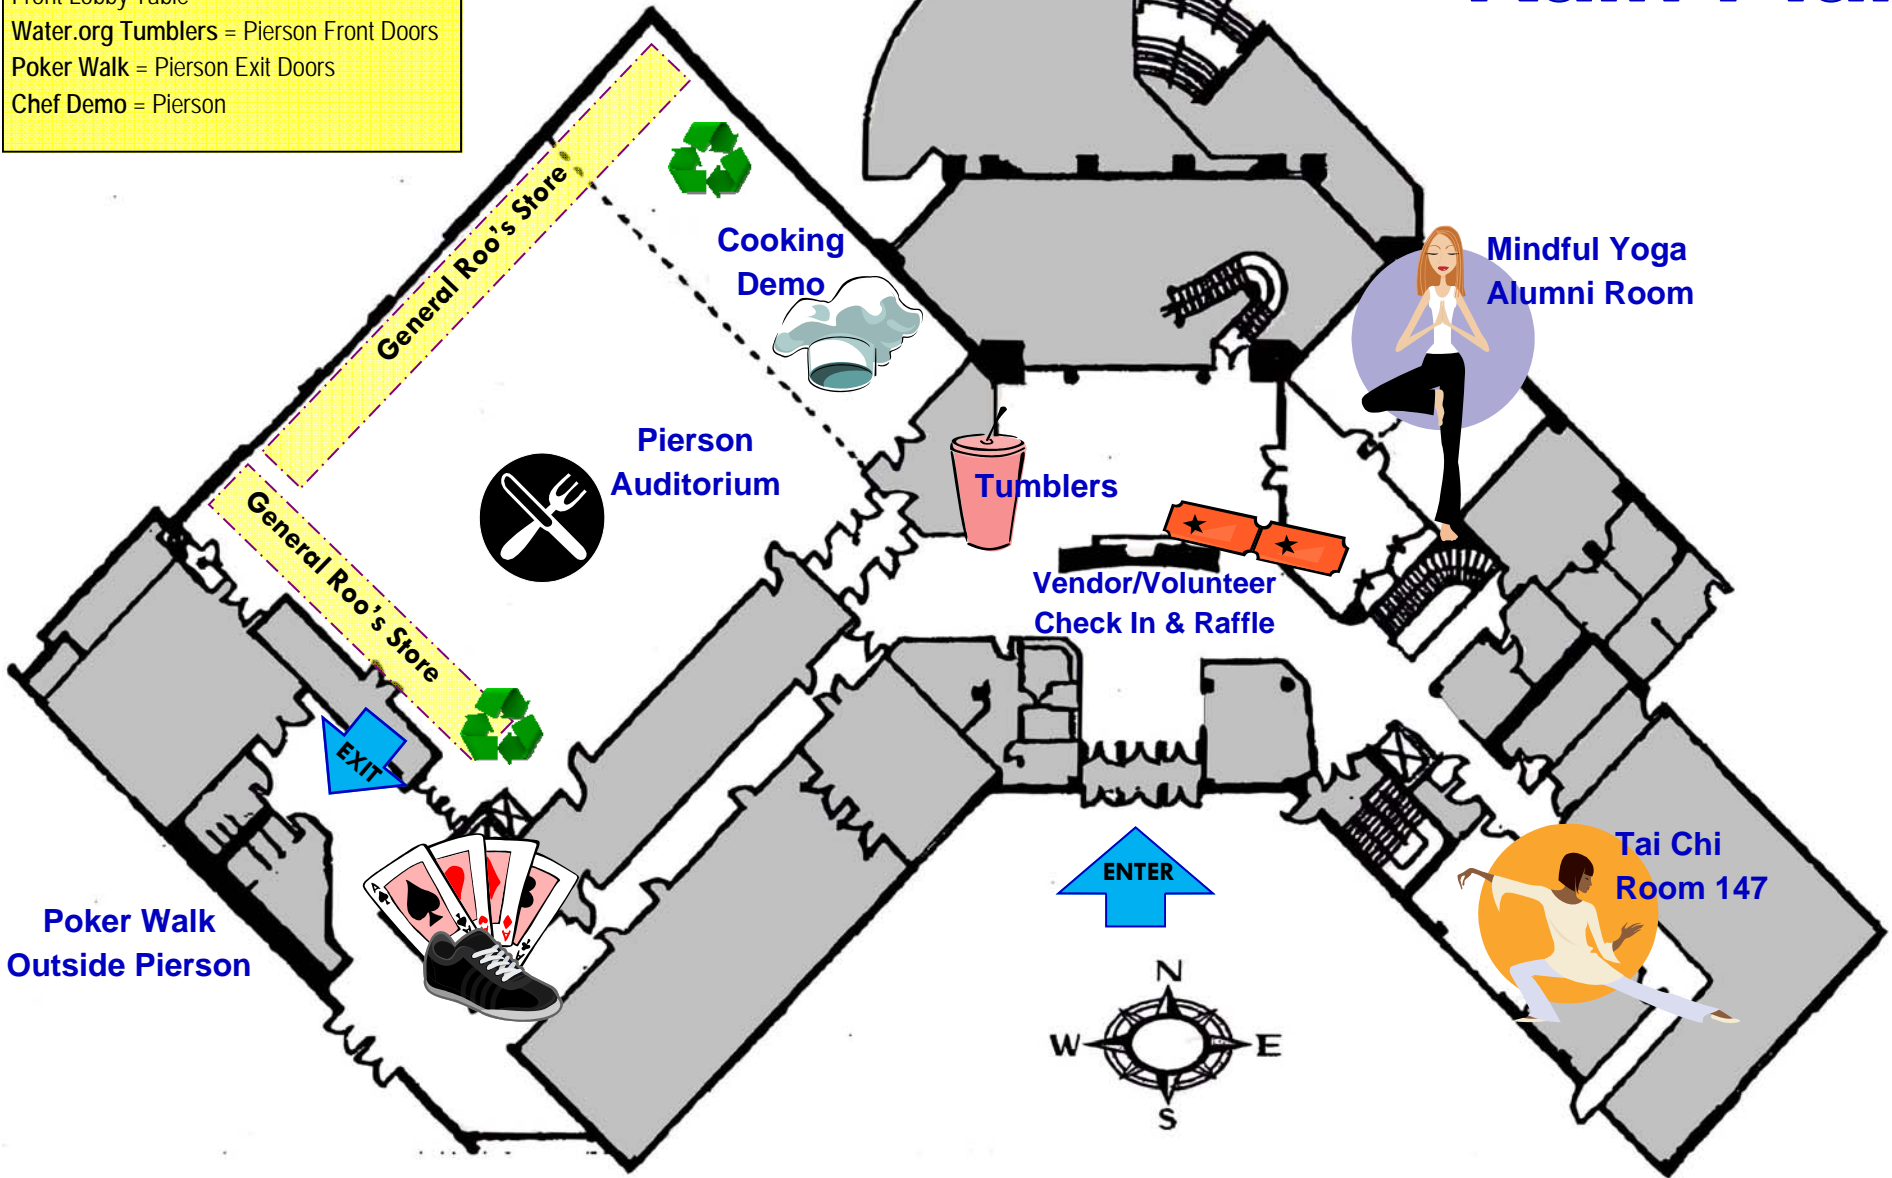

Staff Picnic Map 2011

University Center

In the University Center
 Tai Chi = Room 147
 Mindful Yoga = Alumni Room
 Volunteer /Vendor Check in
 & Raffle = Front Lobby Table
 Water.org Tumblers = Pierson Front Doors
 Poker Walk = Pierson Exit Doors
 Chef Demo = Pierson

Water Balloon Toss

Playhouse

Bus Stop

51st Street

Staff Picnic Map 2011

In the University Center

Tai Chi = Room 147
Mindful Yoga = Alumni Room
Volunteer /Vendor Check in & Raffle =
Front Lobby Table
Water.org Tumblers = Pierson Front Doors
Poker Walk = Pierson Exit Doors
Chef Demo = Pierson

The University Center - The top Floor is the 1st Floor

Staff Picnic Map 2011

Rain Plan

In the University Center
 Tai Chi = Room 147
 Mindful Yoga = Alumni Room
 Volunteer /Vendor Check in & Raffle =
 Front Lobby Table
 Water.org Tumblers = Pierson Front Doors
 Poker Walk = Pierson Exit Doors
 Chef Demo = Pierson

The University Center - The top Floor is the 1st Floor