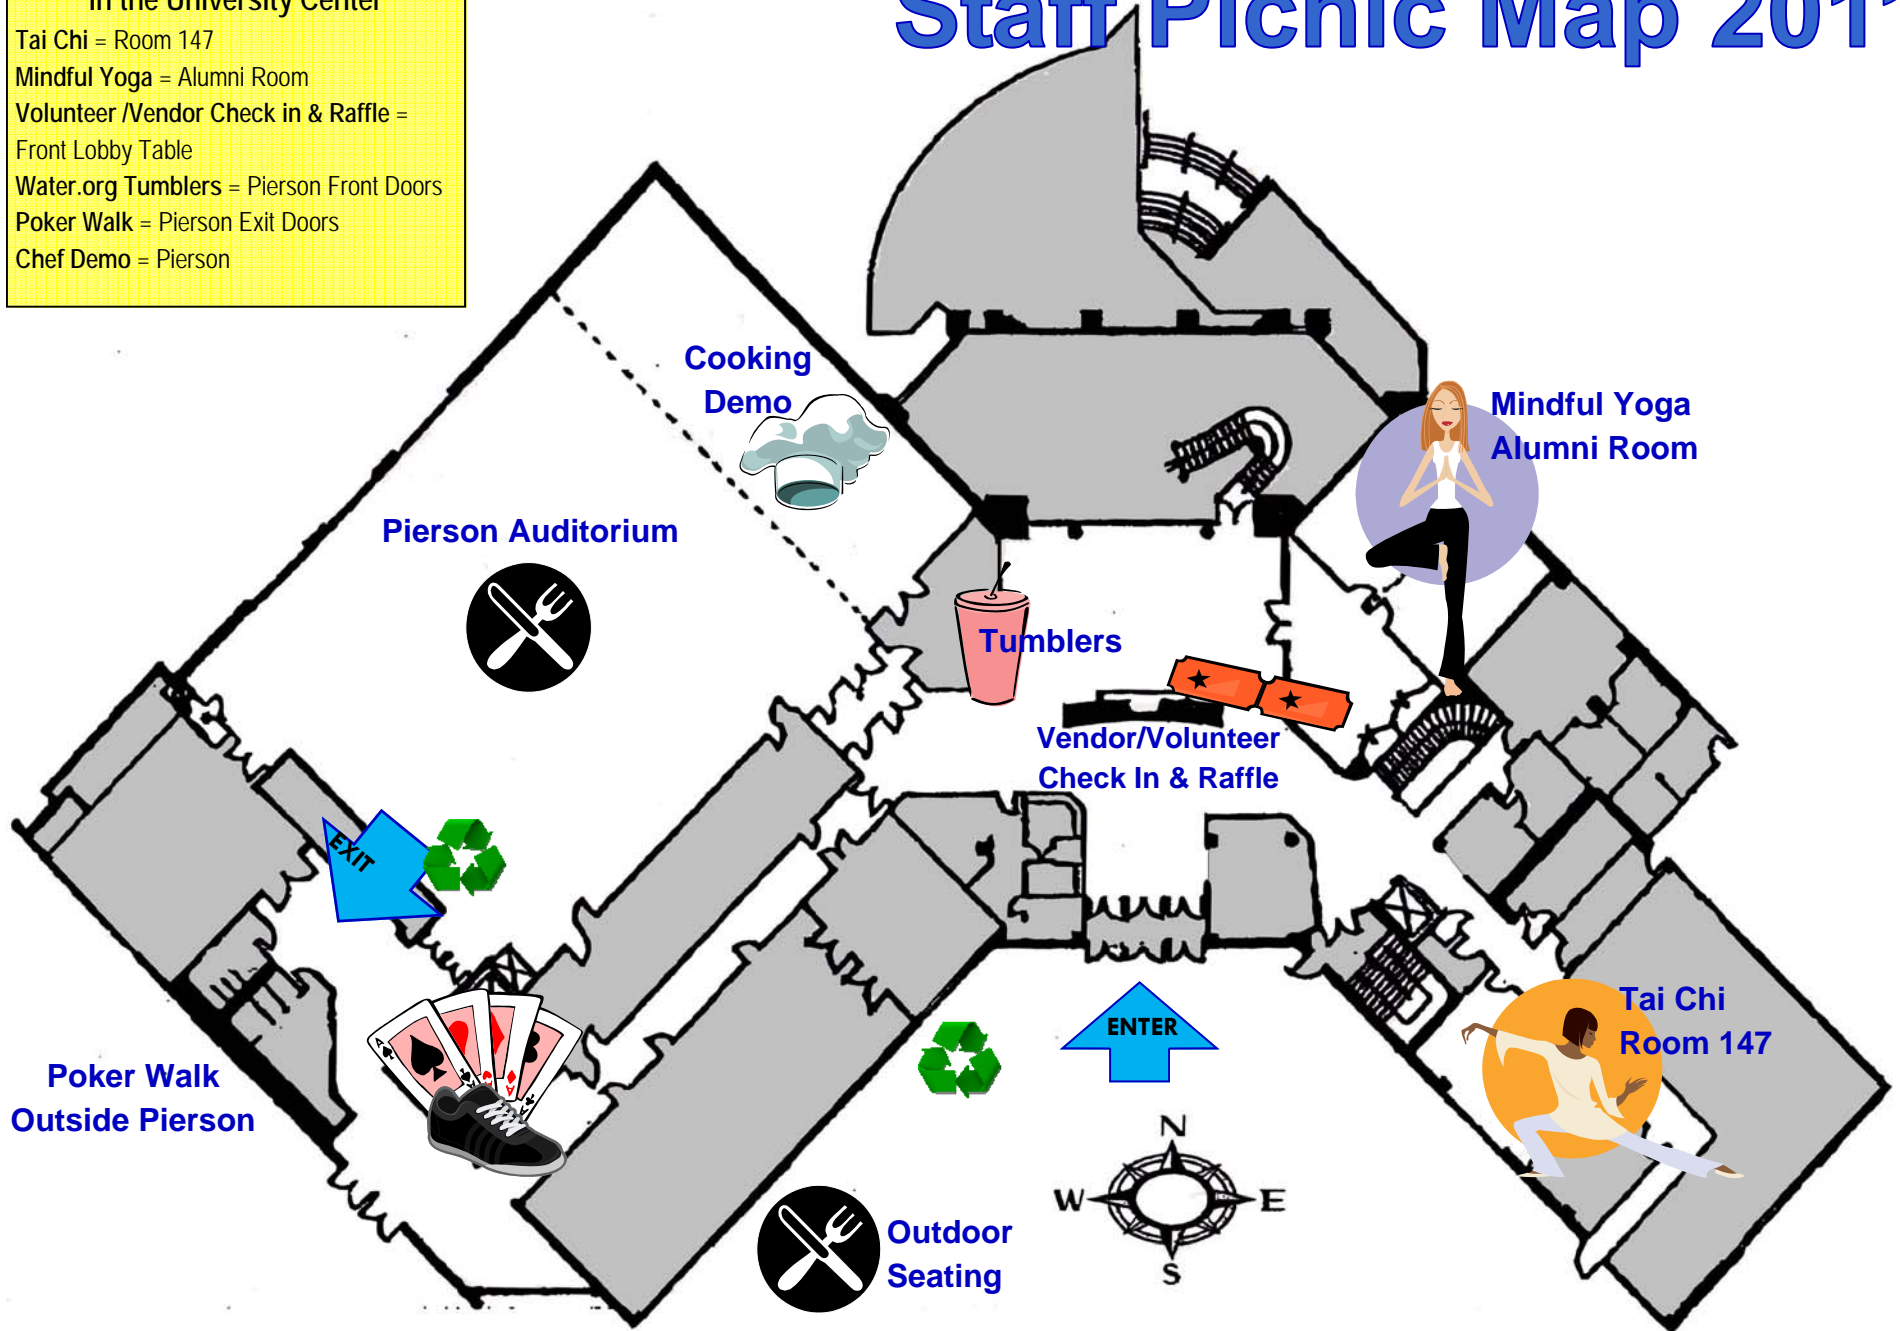

Staff Picnic Map 2011

University Center

In the University Center
 Tai Chi = Room 147
 Mindful Yoga = Alumni Room
 Volunteer /Vendor Check in
 & Raffle = Front Lobby Table
 Water.org Tumblers = Pierson Front Doors
 Poker Walk = Pierson Exit Doors
 Chef Demo = Pierson

Oval Drive

Vendor Drop Off Zone

Swinney Rec Center

3-Leg Race

General Roo's Store

General Roo's Store

Games

Fine Arts Bldg

Water Balloon Toss

Playhouse

Bus Stop

51st Street

Staff Picnic Map 2011

In the University Center

Tai Chi = Room 147
Mindful Yoga = Alumni Room
Volunteer /Vendor Check in & Raffle =
Front Lobby Table
Water.org Tumblers = Pierson Front Doors
Poker Walk = Pierson Exit Doors
Chef Demo = Pierson

The University Center - The top Floor is the 1st Floor

Staff Picnic Map 2011

Rain Plan

In the University Center
 Tai Chi = Room 147
 Mindful Yoga = Alumni Room
 Volunteer /Vendor Check in & Raffle =
 Front Lobby Table
 Water.org Tumblers = Pierson Front Doors
 Poker Walk = Pierson Exit Doors
 Chef Demo = Pierson